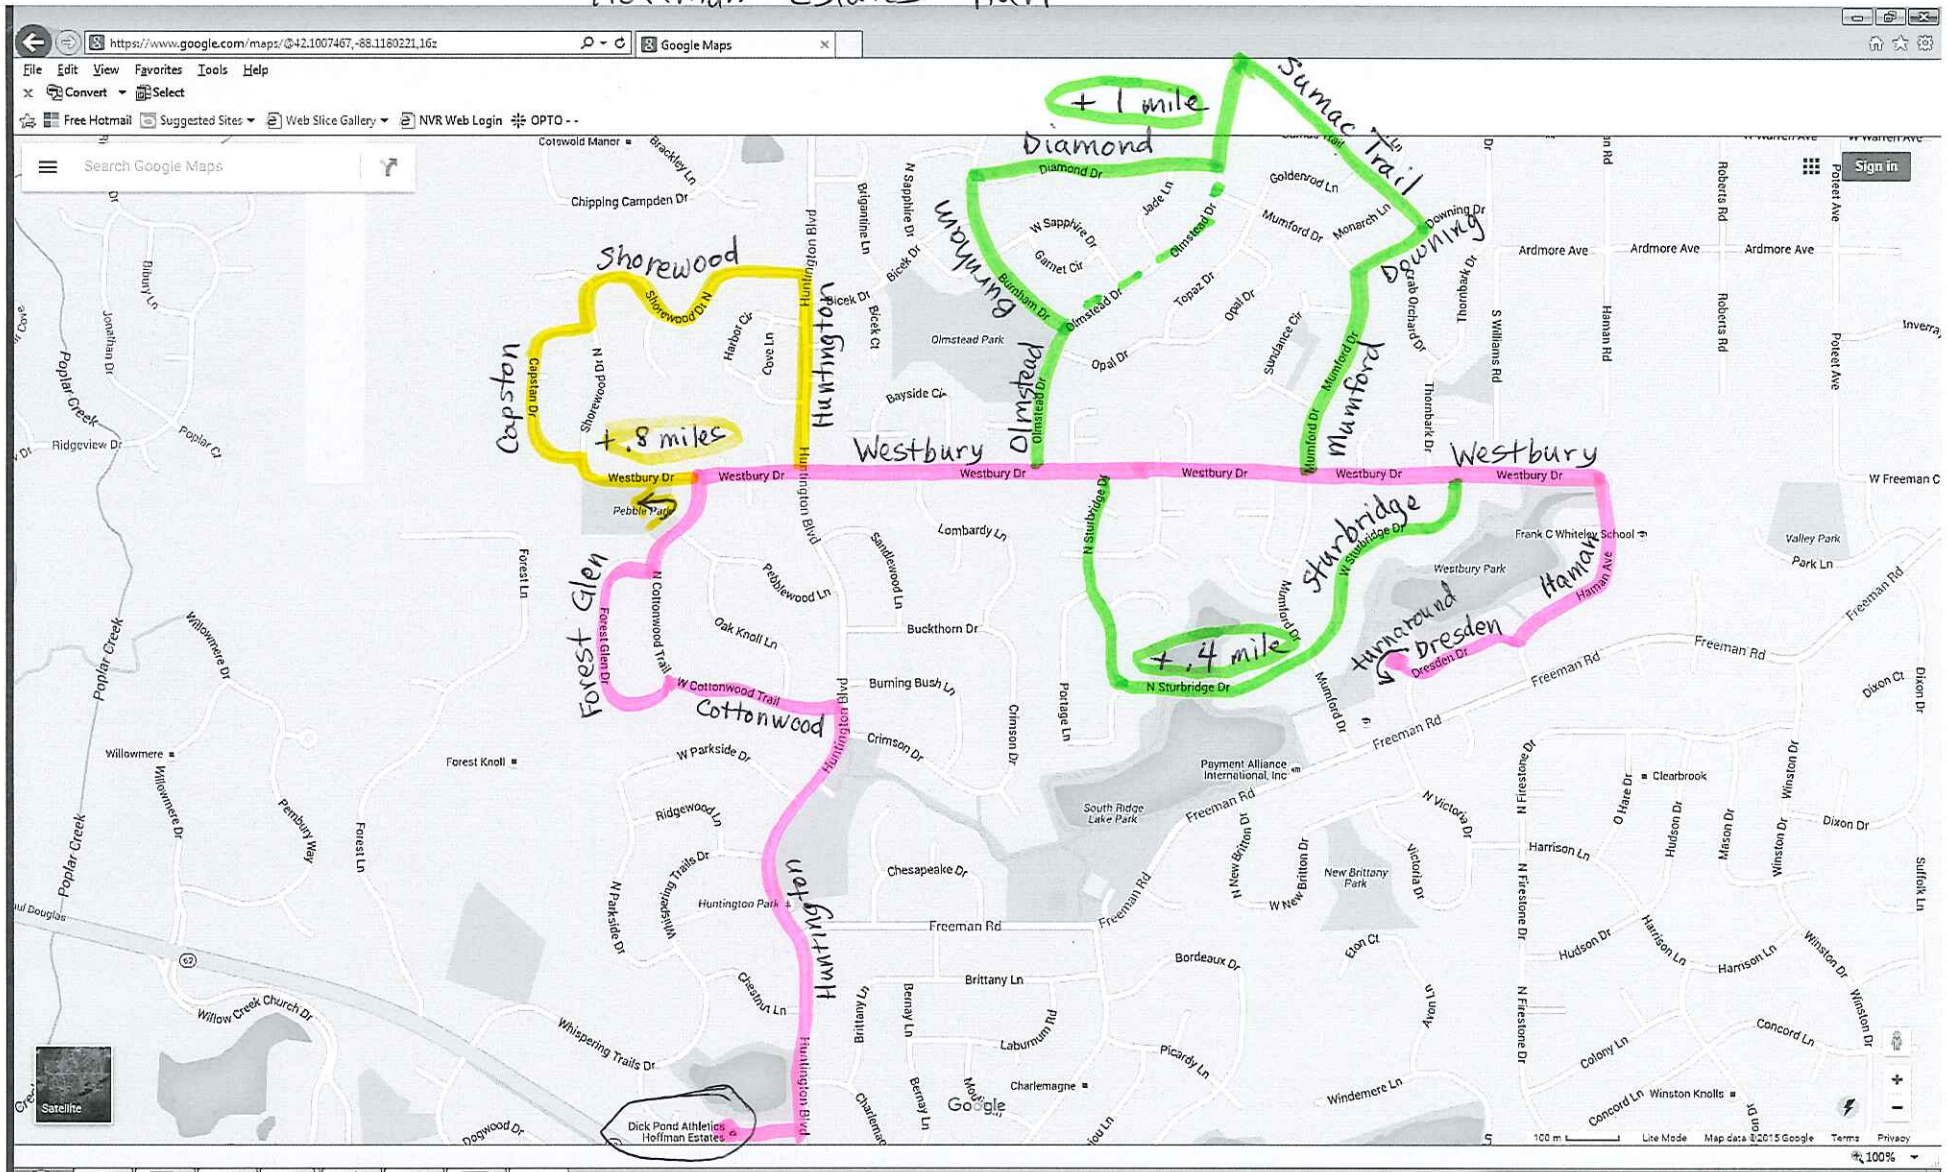

Hoffman Estates Run

5 mile base route (out and back)

Adds .8 mile

Adds 1 mile

Adds .4 mile

north Fartlek course → follow  on Olmstead
 south Fartlek course